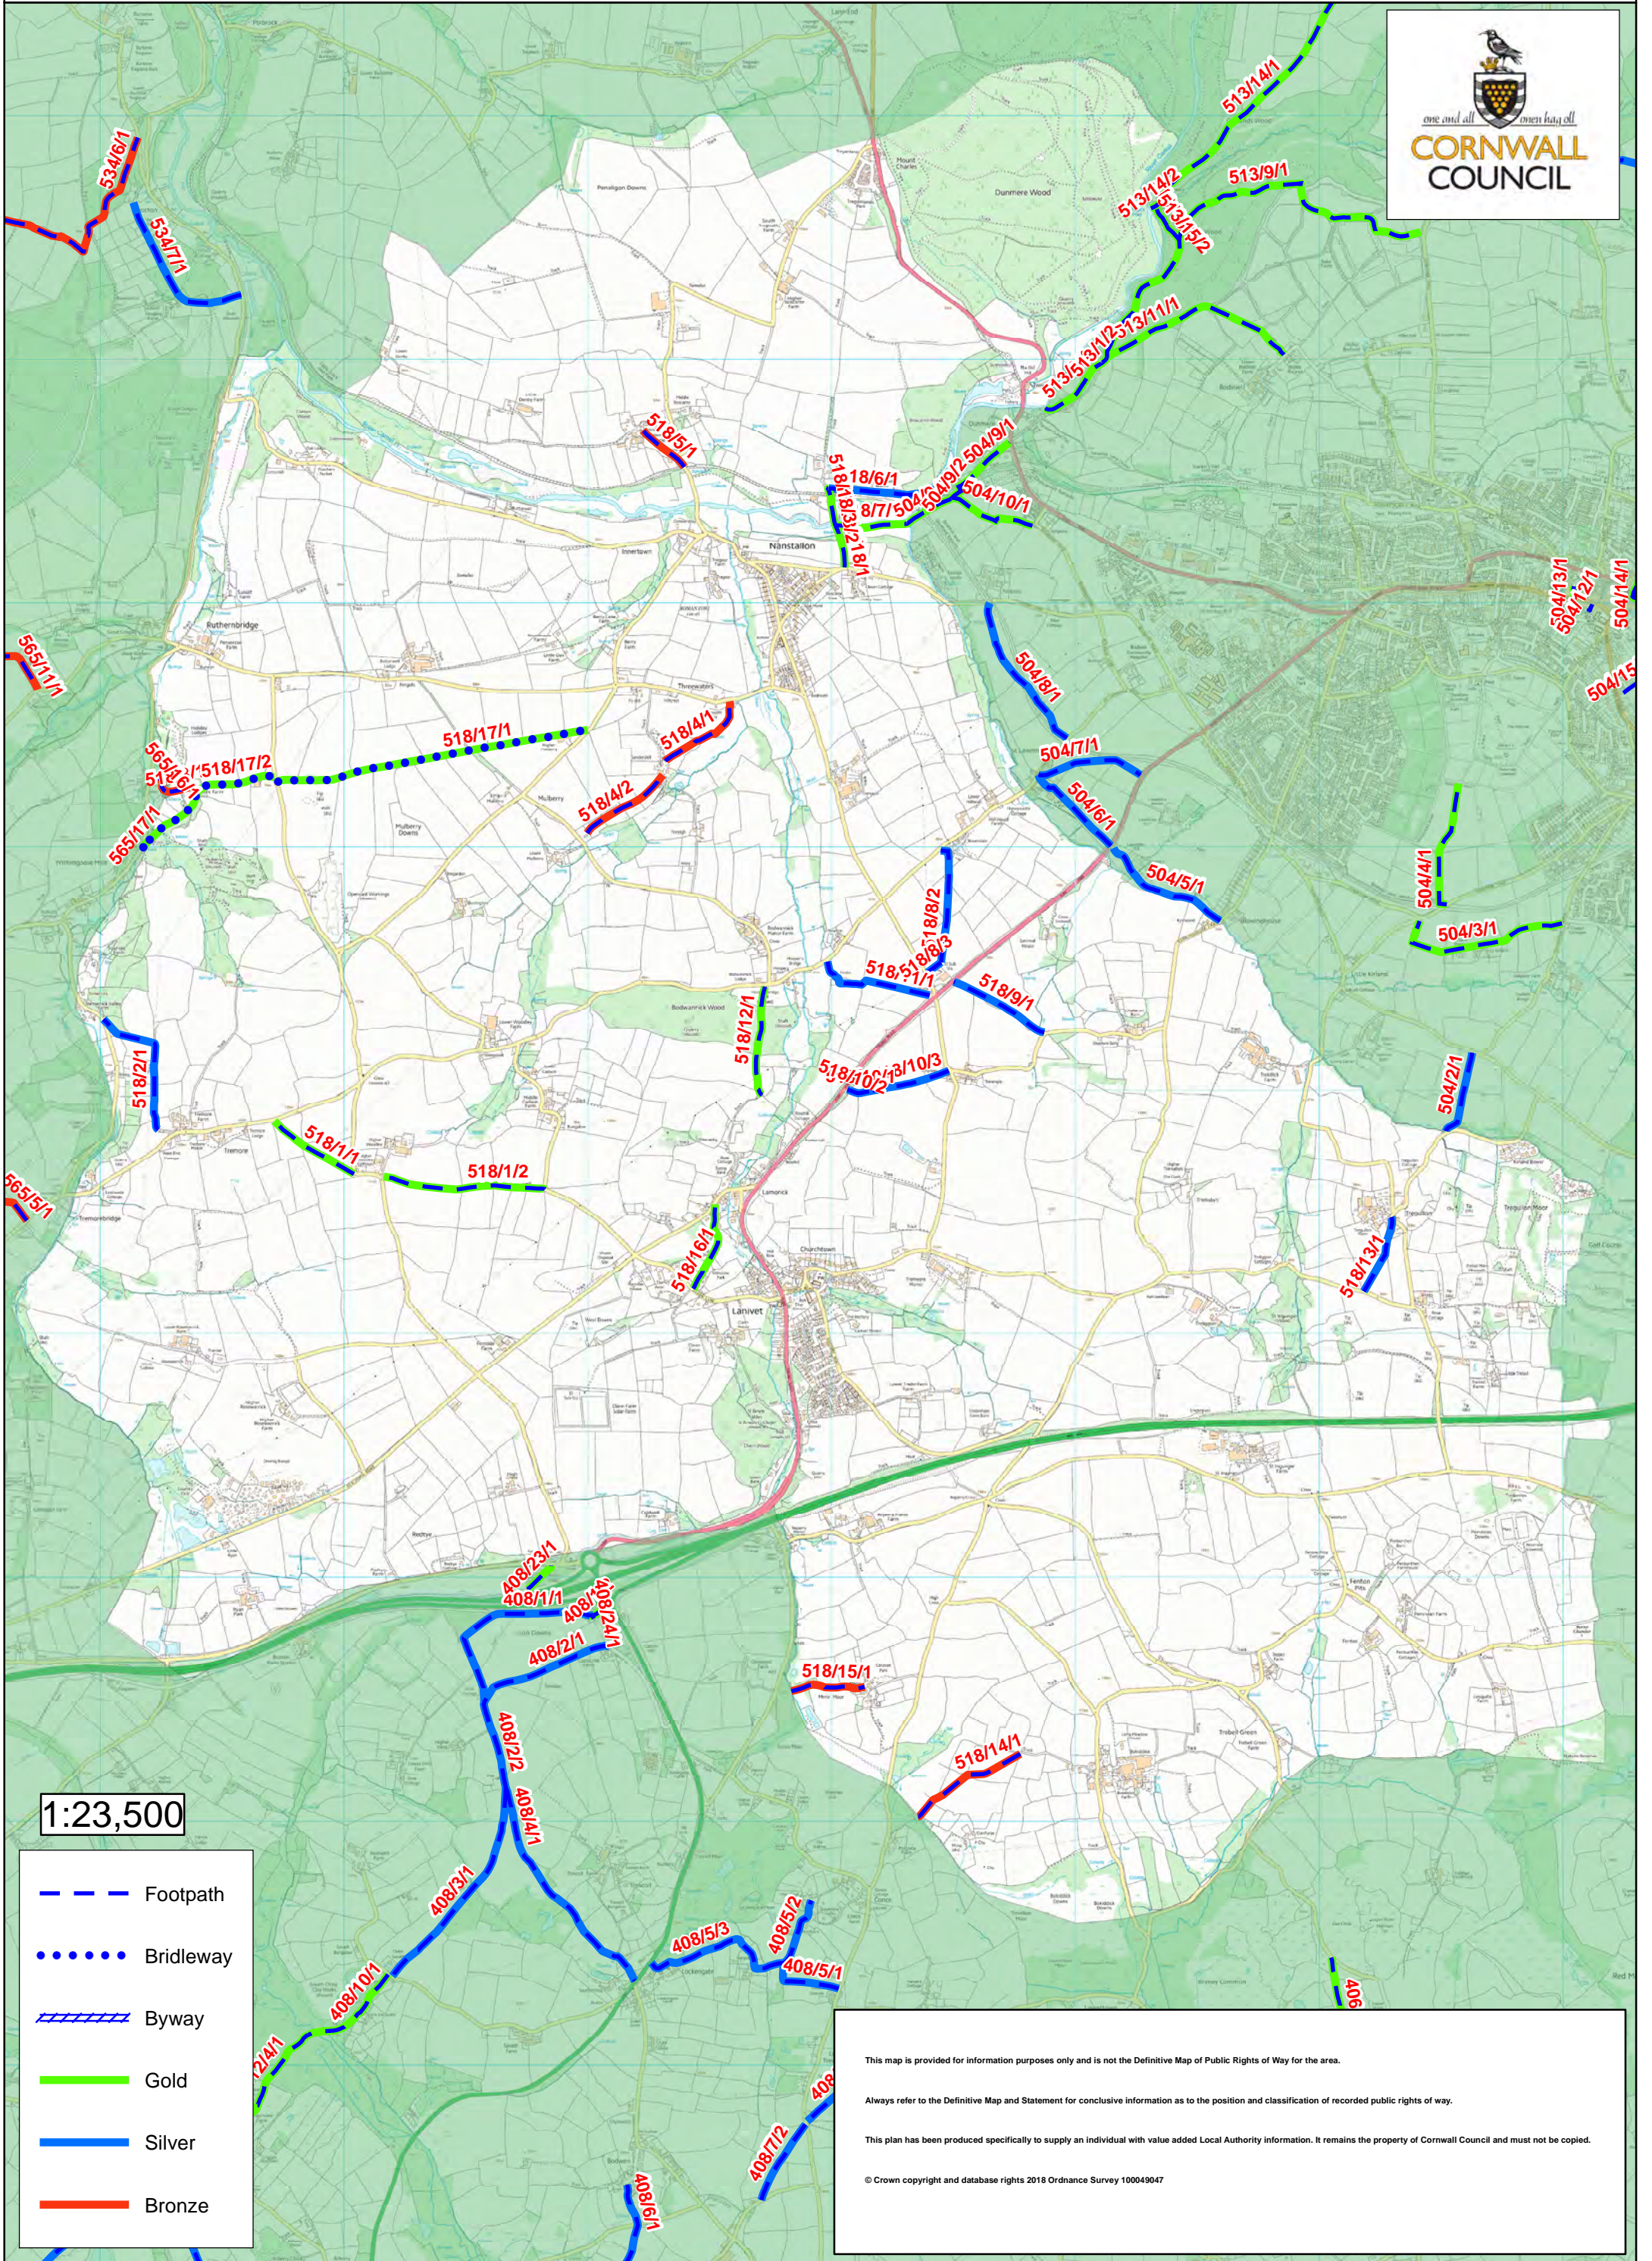

# The Parish of Lanivet

1:23,500

- — — — Footpath
- • • • • Bridleway
- ▤ ▤ ▤ ▤ ▤ Byway
- — — — Gold
- — — — Silver
- — — — Bronze

This map is provided for information purposes only and is not the Definitive Map of Public Rights of Way for the area.

Always refer to the Definitive Map and Statement for conclusive information as to the position and classification of recorded public rights of way.

This plan has been produced specifically to supply an individual with value added Local Authority information. It remains the property of Cornwall Council and must not be copied.

© Crown copyright and database rights 2018 Ordnance Survey 100049047